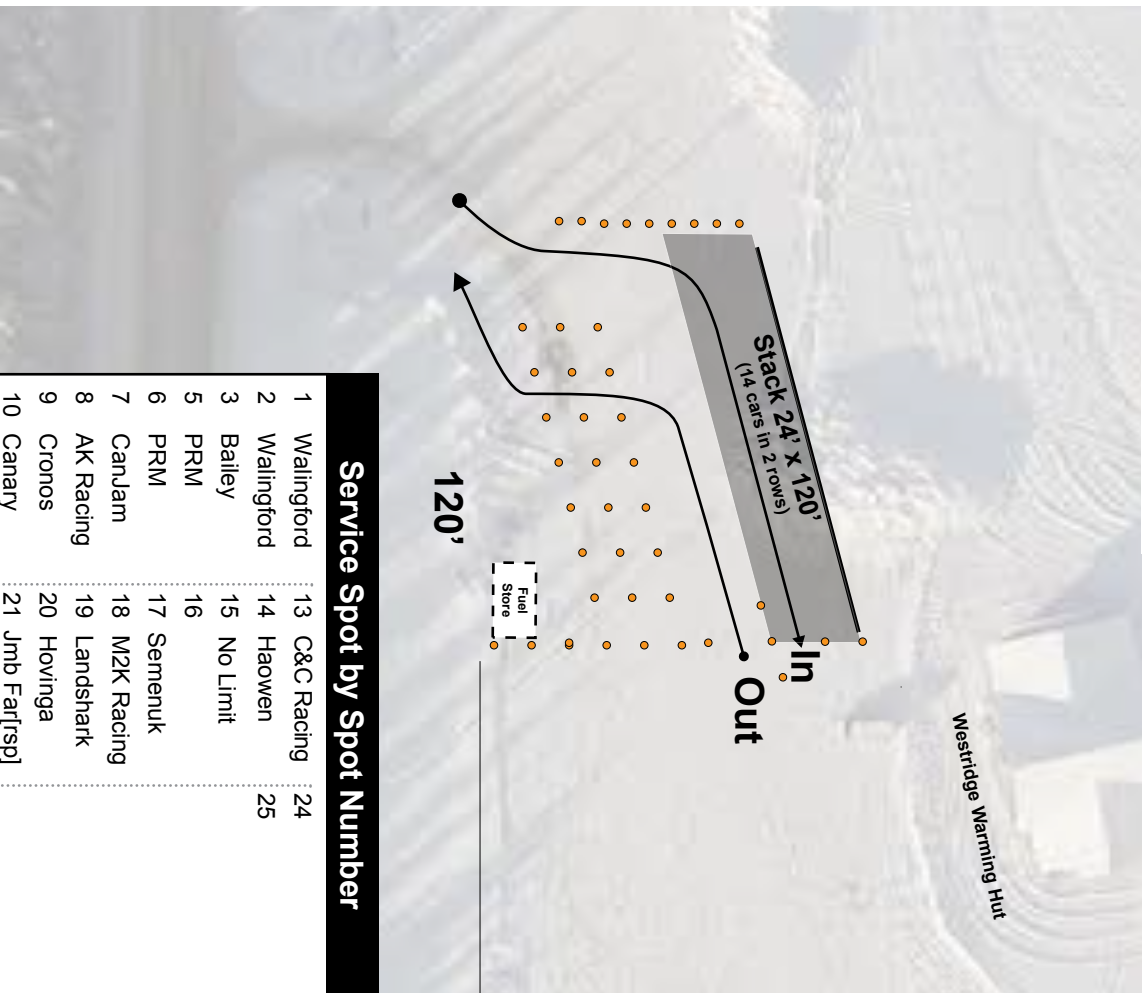

2-2 Service Park Assignments

A service park assignment map is attached. All efforts will be made to have the service park laid out by the time teams arrive, but you may have to find your service spot on your own. Please be courteous and set-up in your assigned area and please do not overlap into neighboring spots. We do have a lot of space for the number of teams

National: Class, Seed, N=Novice Championship Eligible (CARS License Holders Only)

Regional: Class, Seed, Novice Driver, Novice Co-Driver

*ARA Speed Factor

**Assigned Speed Factor

Service Park

Big White Winter Rally

Service Spot by Spot Number			
1	Wallingford	13 C&C Racing	24
2	Wallingford	14 Haowen	25
3	Bailey	15 No Limit	
5	PRM	16	
6	PRM	17 Semenuk	
7	Canlam	18 MZK Racing	
8	AK Racing	19 Landshark	
9	Cronos	20 Hovinga	
10	Canary	21 Jmb Far[sp]	
11	Hashtag	22	
12	Stillin	23	